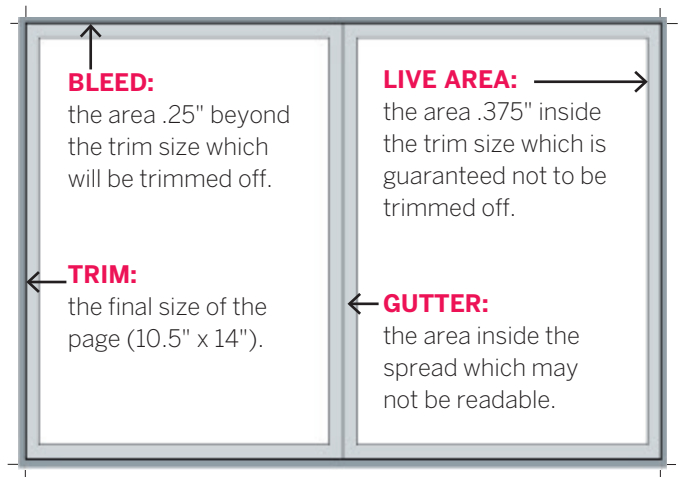

Ad Specs

AD SIZE	SIZE	BLEED	LIVE AREA
tabloid page	9.5" x 13"	N/A	N/A
tabloid page bleed	10.5" x 14"	11" x 14.5"	9.75" x 13.25"
tabloid spread	19.75" x 13"	N/A	N/A
tabloid spread bleed	21" x 14"	21.5" x 14.5"	20.25" x 13.25"
junior page	7" x 9.5"	N/A	N/A
1/2 horizontal	9.5" x 6.125"	N/A	N/A
1/2 horizontal spread bleed	21" x 6.875"	21.5" x 7.125"	20.25" x 6.5"

Ad Submission

We accept only digital files (Mac or PC platform) in the following programs:

- InDesign (all versions)
- Adobe Illustrator (all versions)
- Adobe Photoshop (all versions)
- High-res PDF files

When preparing your ad, please follow these guidelines:

- Include all artwork, fonts, and the document on your disk.
- Do not use true type fonts.
- Do not use font attributes from the measurement palette, i.e., bold, italic, etc.
- Set all color to CMYK.
- Set up all images as tiff or eps.

Internet:

<http://upload.asaecenter.org>
username: anupload
password: @nfiles

Email:

We do not accept ads via email.